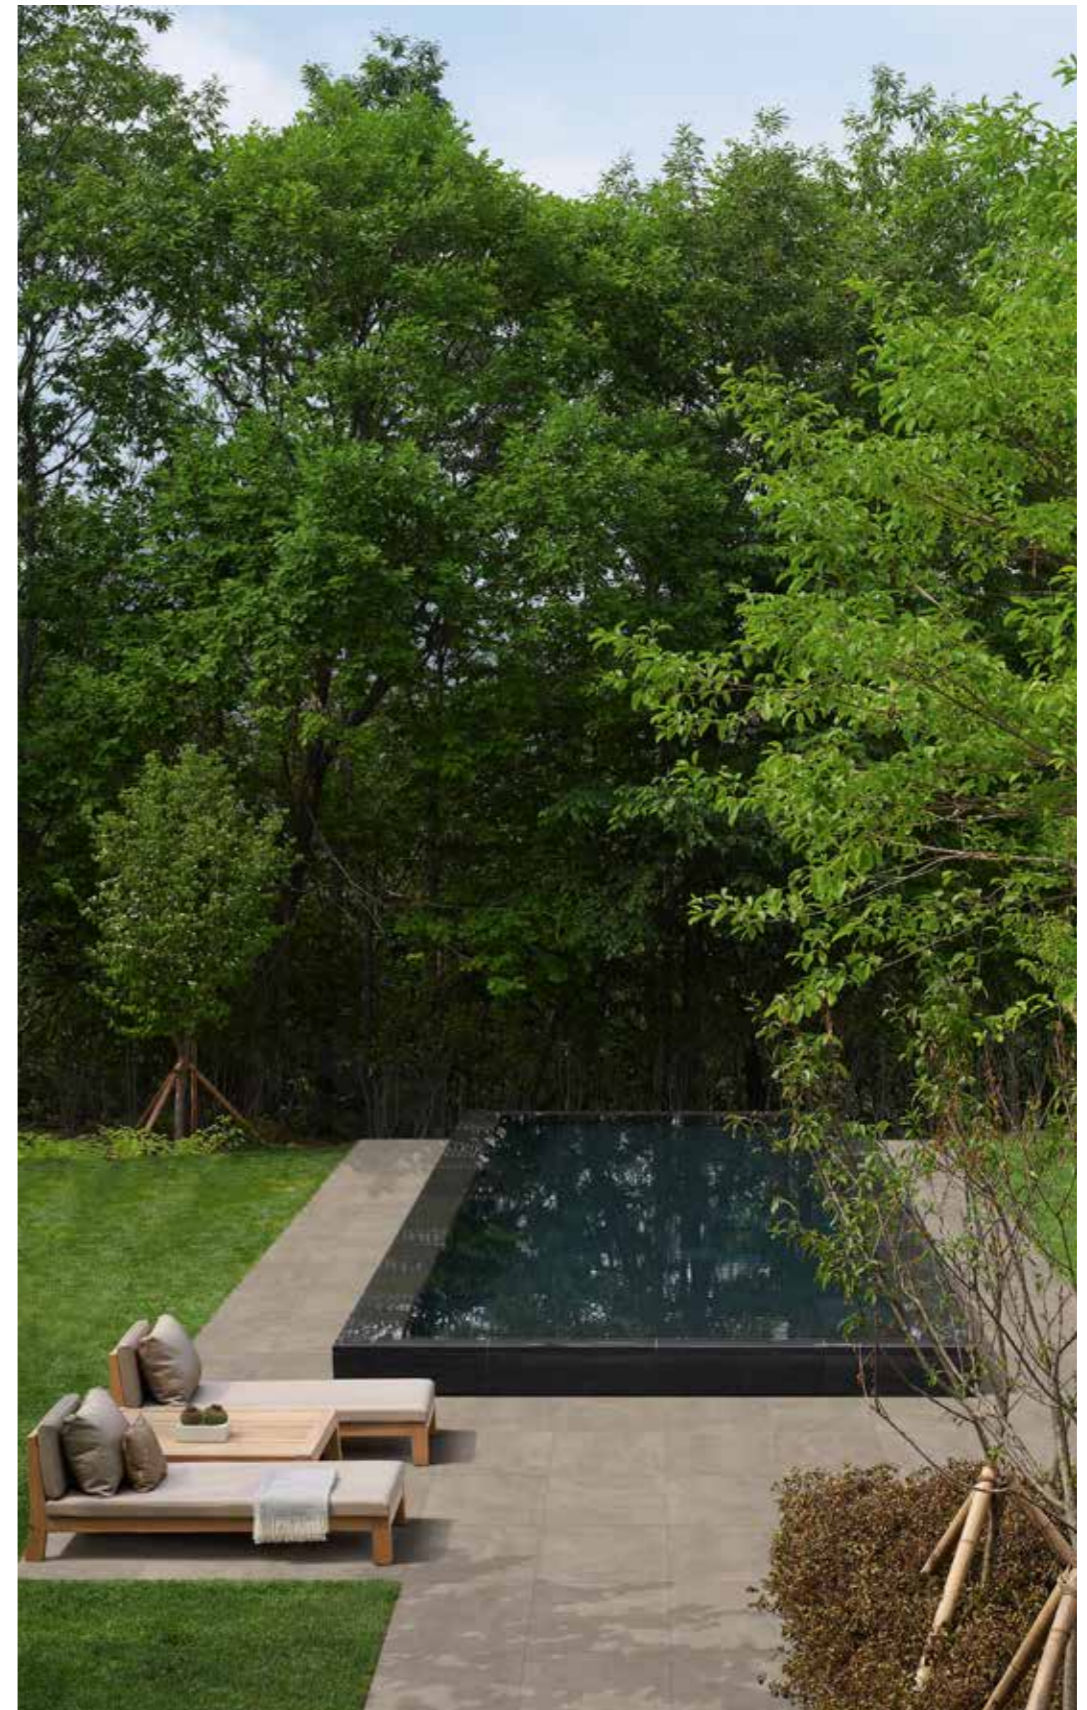

DESIGNED TO LAST

Ontworpen vanuit de filosofie van het balanceren van functionaliteit, esthetiek en individualiteit: de Piet Boon by Douglas & Jones outdoor collectie is tot stand gekomen vanuit de behoefte om de Studio Piet Boon beleving in wand- en vloerbekleding te vernieuwen en verrijken. Baarde Studio Piet Boon eerder al opzien met haar indoor tegelcollectie, die de mogelijkheden van tegels als onderscheidende factor reeds in een ander daglicht heeft gezet. Tevens biedt Studio Piet Boon in samenwerking met Douglas & Jones een bijpassende collectie voor buiten. De collectie herbergt precies datgene waar Studio Piet Boon voor staat; een

harmonieus geheel met een tijdloos karakter en een luxe uitstraling. Juist de passie om binnen- en buitenruimtes tot leven te laten komen zorgt ervoor dat deze outdoor collectie de buitenruimte hetzelfde comfort en uitstraling meegeeft als de verschillende ruimtes binnenshuis.

De outdoor collectie van Piet Boon by Douglas & Jones bestaat uit een vijftal volkeramische grootformaat tegels (90x90 cm.) met een massa van van maar liefst 3 centimeter. Juist deze dikte maakt gebruik en toepassing gemakkelijker, omdat het zorgt voor extra stabiliteit. De collectie is met zorg samengesteld en geïnspireerd op de indoor collectie.