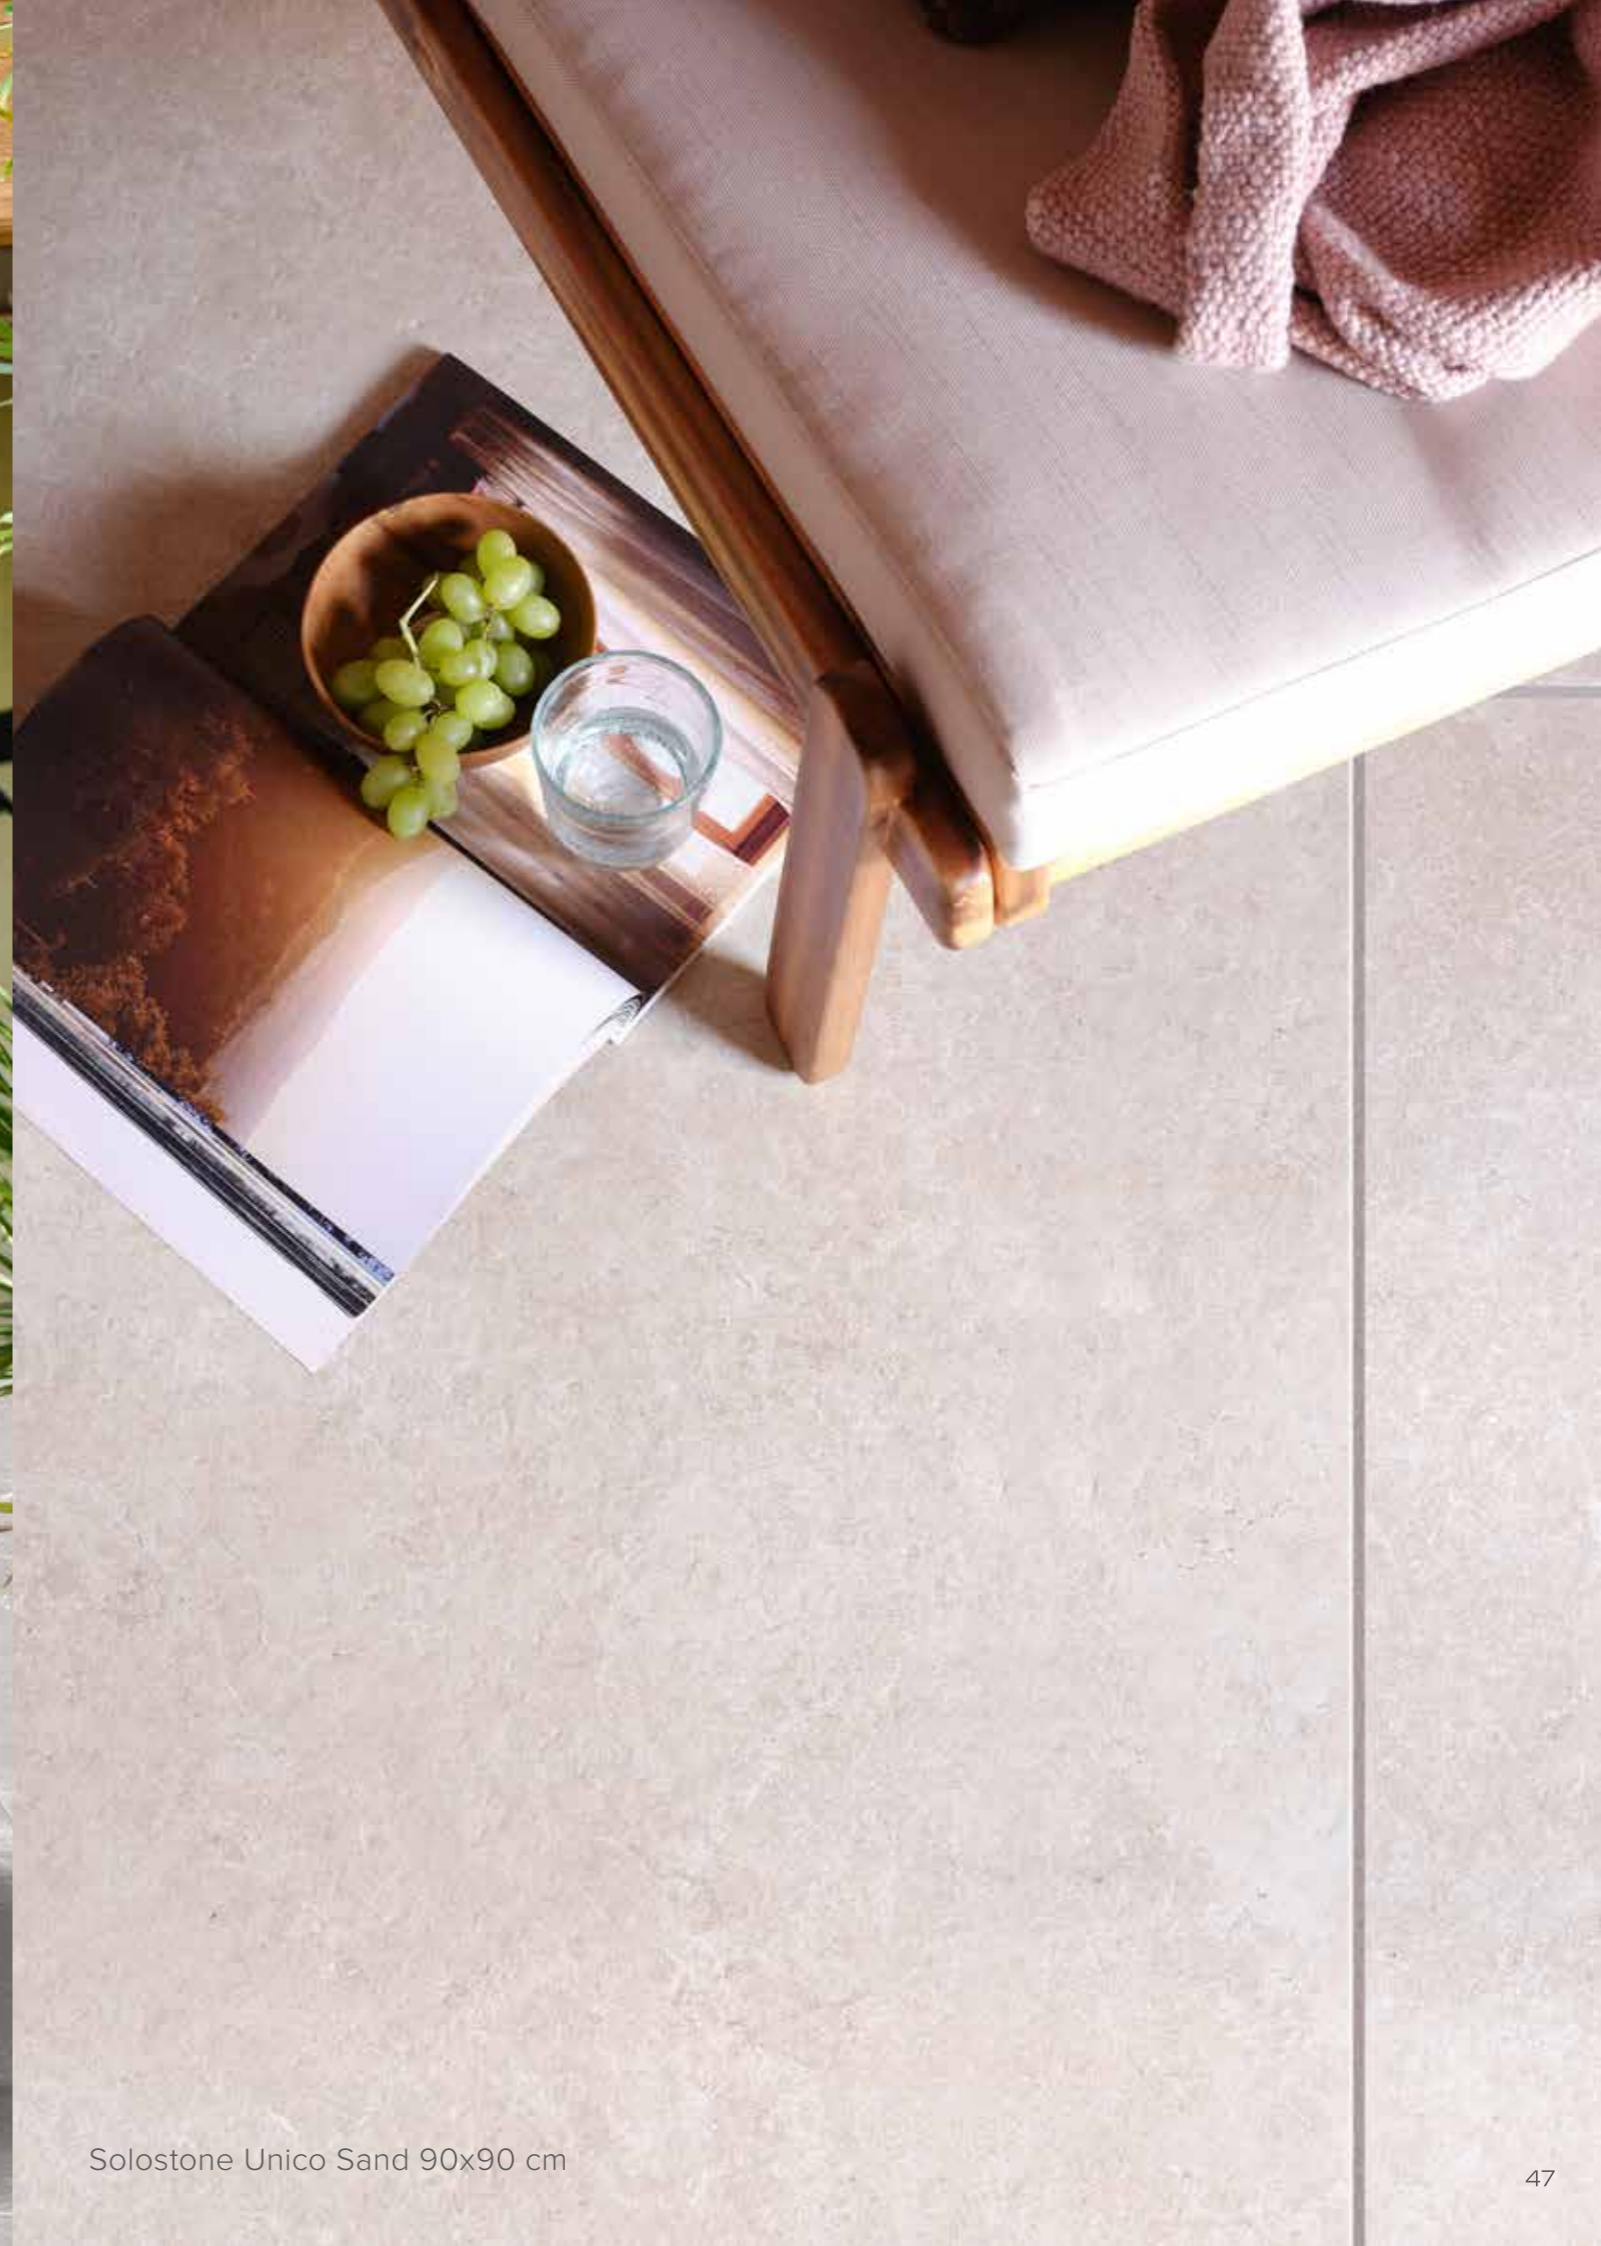

vtwonen

collectie

TUIN BY DOUGLAS & JONES

Solostone Marble Outside Warm Grey 90x90 cm

Solostone Unico Sand 90x90 cm

Solostone Marble Outside Antracite 90x90 cm

Solostone Dessin Hormigon Flower Antracite 90x90 cm