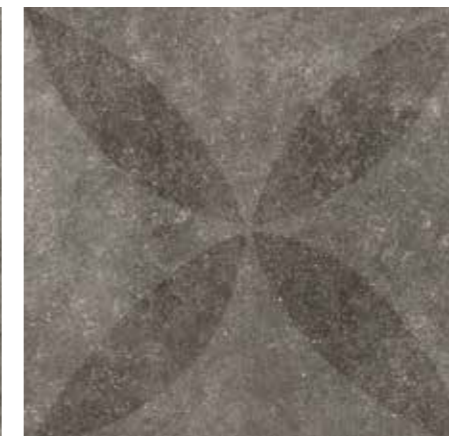

SOLOSTONE Dessin Hormigon Flower
Antracite 90x90 cm.

Collectie SOLOSTONE 90x90 cm. en 3 cm. dik

Deze prachtige keramische buitentegels van vtwonen zijn een sieraad voor elk terras.

Ze zijn ook te verwerken op een uniek draagsysteem en dat biedt een veelvoud aan extra voordelen. Op die manier kun je ze ook toepassen op je (dak)terras of balkon.